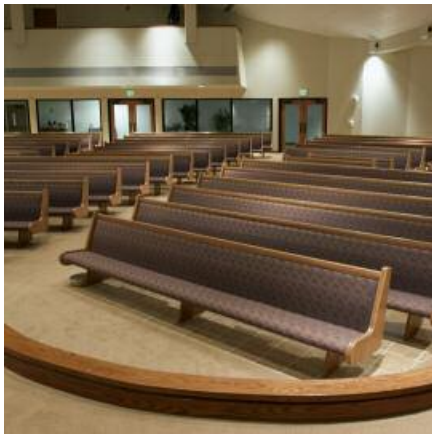

# First Baptist Aledo

Project	Sanctuary
Architect	Hahnfield Hoffer Stanford
Cost	\$2,000,000
Location	Aledo, TX
Year Built	2004
Building Size	27,000 sq. ft.
Seating Capacity	700

**Barron**  
Together.

*Architecture • Engineering • Construction*